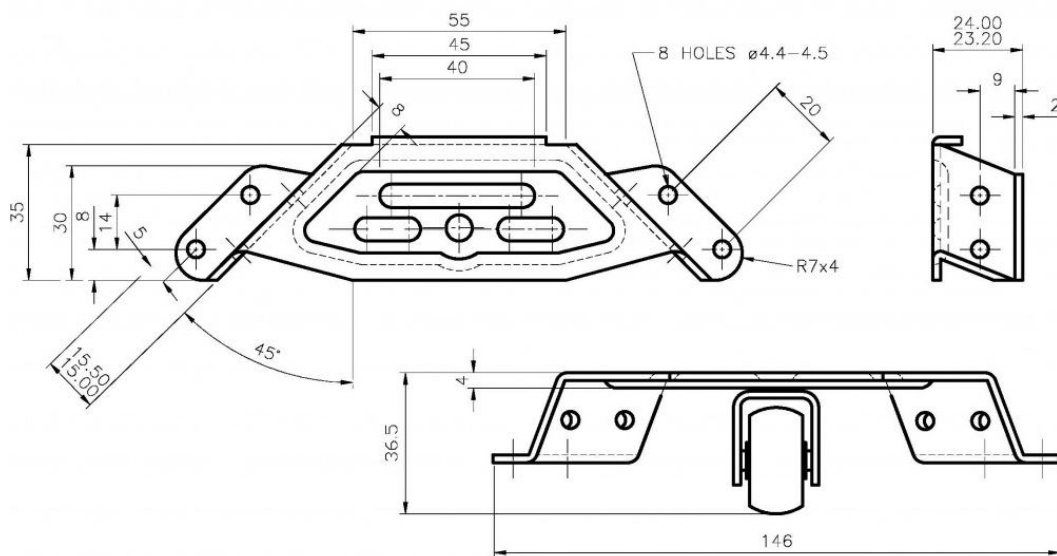

PRODUCT SHEET

Description:

Corner Bracket Castor ø28mm, Black Wheel, PL.146x37mm, Zinc Plated, Mounting Height: 36mm, 35 Kg Load Capacity

Item number:

08.06.100-0

Units	Box	Carton	HS Code	Barcode
Pcs.	1	100	8302200090	
				5704866005913